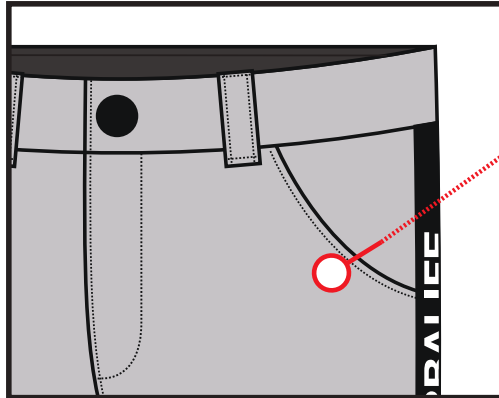

Hidden Front Pocket Details