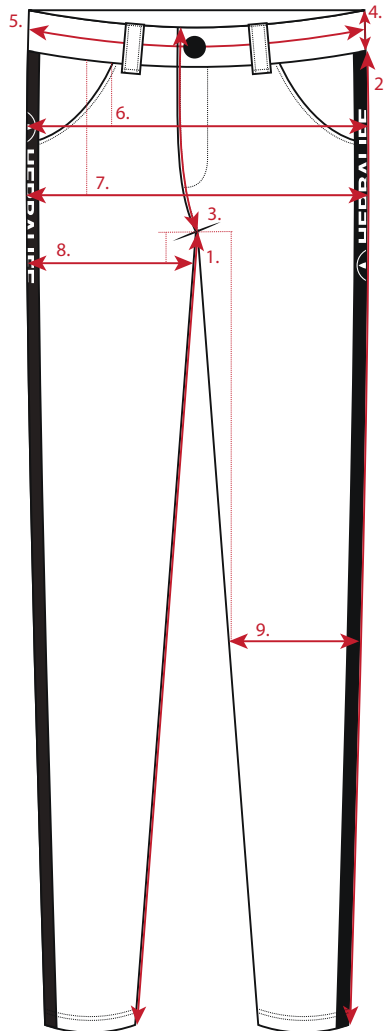

Front/Back