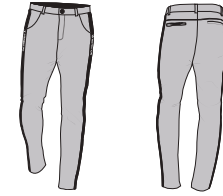

Spring 2020

Construction Details **FIDM**

Style #	#MM-HL21	Theme	Limitless
Style Name	Limitless Pants	Designer	Marty McKenna
Sample Size	34X34	Delivery Date	2/1/2020
Size Range	28" - 40" W 28",30",32",34"	Date Created	12/5/2018
Product Category	Men's Knit Bottoms	Date Modified	2/21/2018
Description	Men's performance chino's with hidden zip pockets and screen printed logos