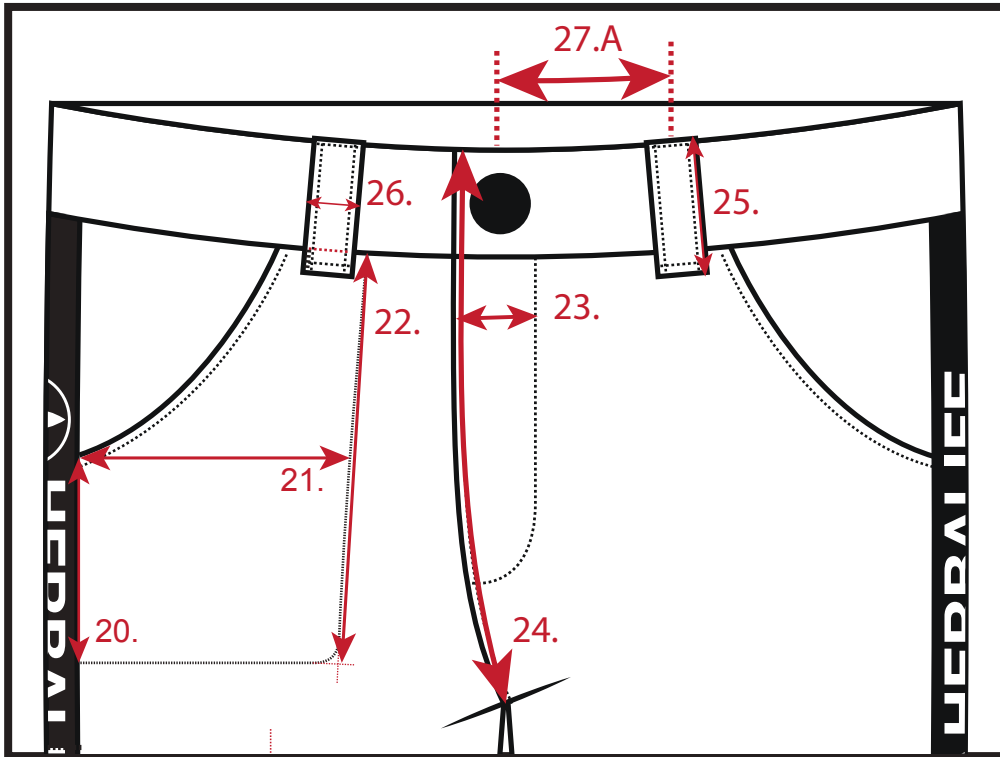

Spring 2020

Points of Measurement **FIDM**

Style #	#MM-HL21	Theme	Limitless
Style Name	Limitless Pants	Designer	Marty McKenna
Sample Size	34X34	Delivery Date	2/1/2020
Size Range	28" - 40" W 28",30",32",34"	Date Created	12/5/2018
Product Category	Men's Knit Bottoms	Date Modified	2/21/2018
Description	Men's performance chino's with hidden zip pockets and screen printed logos		

HERBALIFE
NUTRITION
EST. 1980

Details