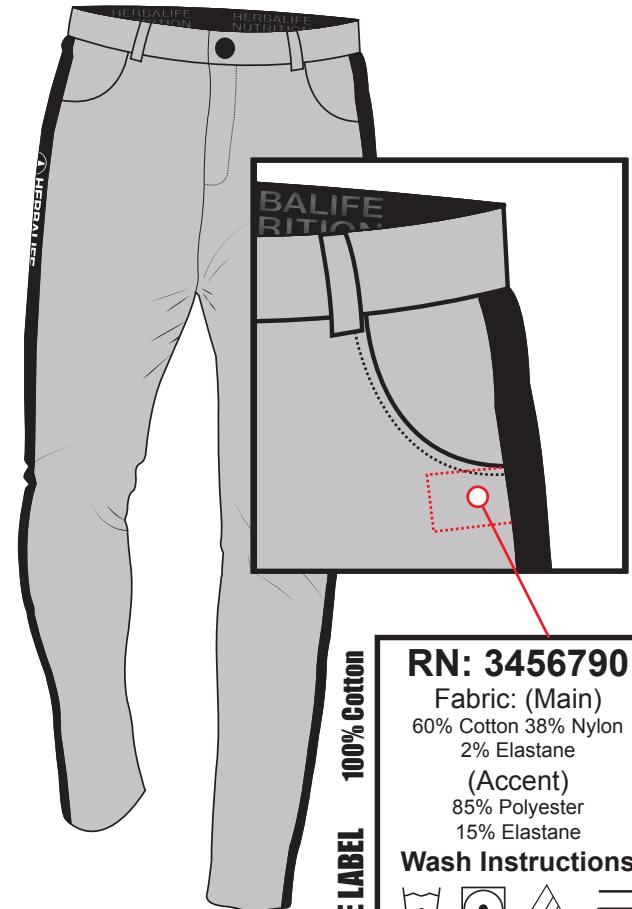

## Specifications

- **100% Cotton Tag**
- **Label Width: 2"**
- **Color: Herbalife 15-0545 TCX**
- **Sewn into waistband joining seam at center back**

Care label sewn inside garment below left pocket opening