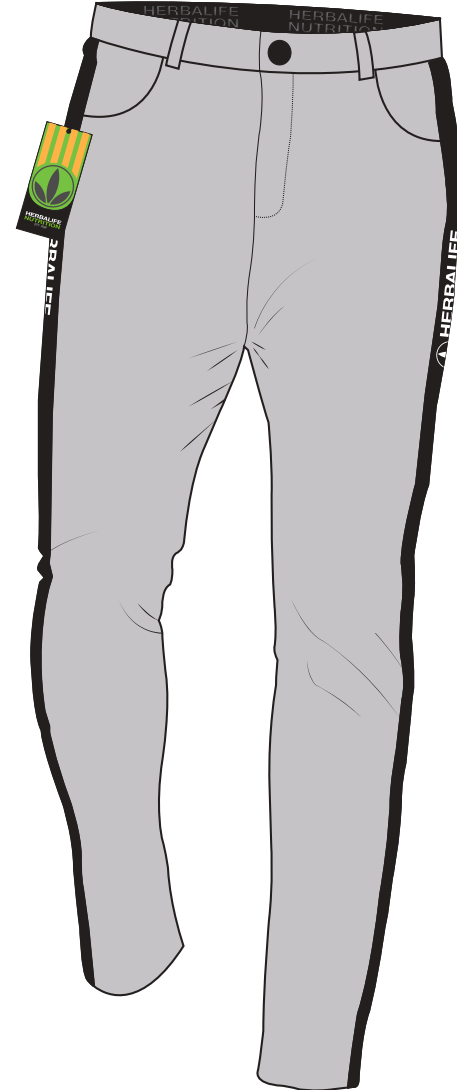

# Hangtag

Front

Back

Open

Attached on right pocket at side seam

Spring 2020

Packaging **FIDM**

Style #	#MM-HL21	Theme	Limitless
Style Name	Limitless Pants	Designer	Marty McKenna
Sample Size	34X34	Delivery Date	2/1/2020
Size Range	28" - 40" W 28",30",32",34"	Date Created	12/5/2018
Product Category	Men's Knit Bottoms	Date Modified	2/21/2018
Description	Men's performance chino's with hidden zip pockets and screen printed logos		