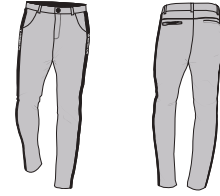

Spring 2020

Label Placement **FIDM**

Style #	#MM-HL21	Theme	Limitless
Style Name	Limitless Pants	Designer	Marty McKenna
Sample Size	34X34	Delivery Date	2/1/2020
Size Range	28" - 40" W 28",30",32",34"	Date Created	12/5/2018
Product Category	Men's Knit Bottoms	Date Modified	2/21/2018
Description	Men's performance chino's with hidden zip pockets and screen printed logos		

HERBALIFE
NUTRITION
EST. 1980

2 in

Specifications

- **100% Cotton Tag**
- **Label Width: 2"**
- **Color: Herbalife 15-0545 TCX**
- **Sewn into waistband joining seam at center back**