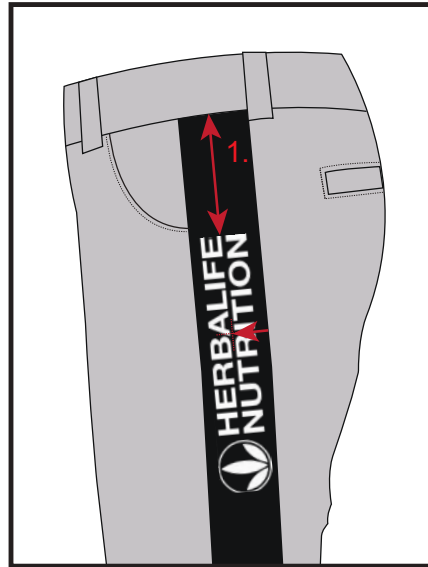

Spring 2020

Graphic Placement **FIDM**

Style #	#MM-HL21	Theme	Limitless
Style Name	Limitless Pants	Designer	Marty McKenna
Sample Size	34X34	Delivery Date	2/1/2020
Size Range	28" - 40" W 28",30",32",34"	Date Created	12/5/2018
Product Category	Men's Knit Bottoms	Date Modified	2/21/2018
Description	Men's performance chino's with hidden zip pockets and screen printed logos		

Logo Centered in Side Stripe

Left

#	Measurement	PP
1	Length from Waistband Joining Seam	3
2	Logo Width	7 1/2