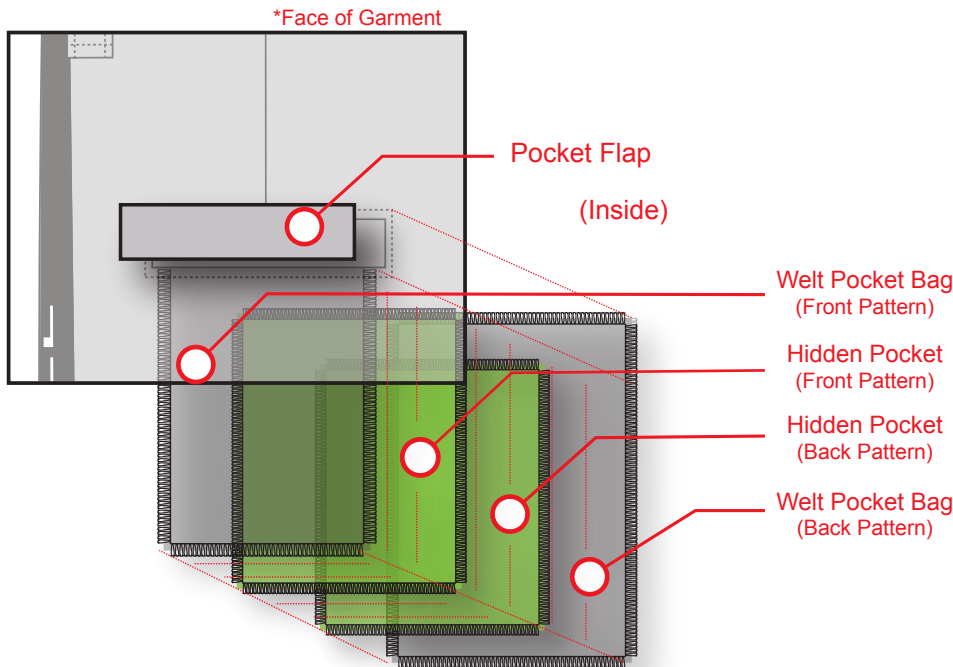

Hidden Pocket