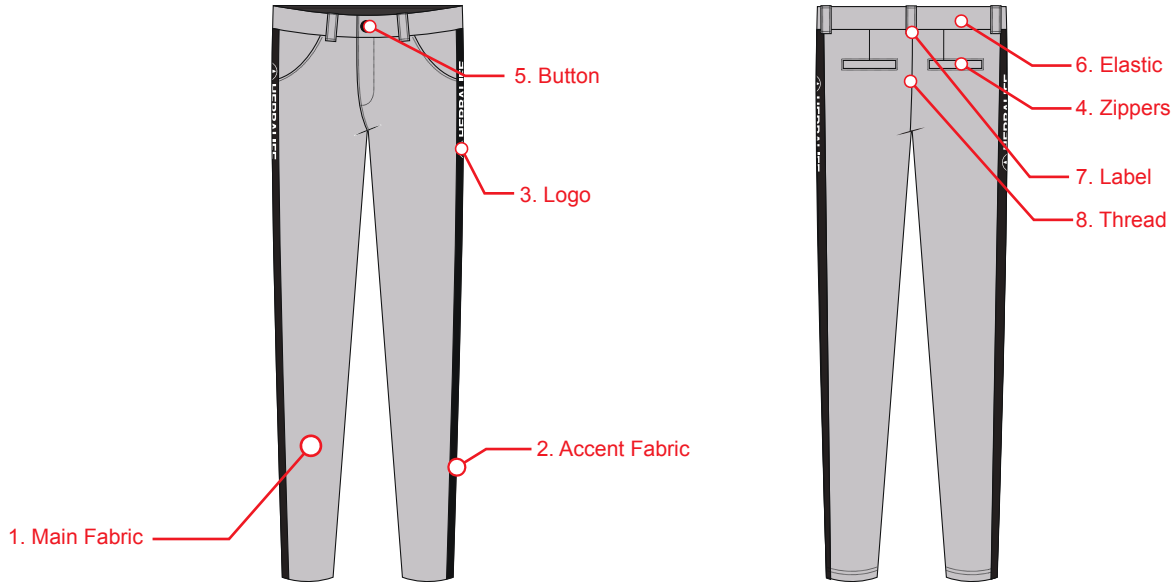

Spring 2020

Fabric Details **FIDM**

Style #	#MM-HL21	Theme	Limitless
Style Name	Limitless Pants	Designer	Marty McKenna
Sample Size	34X34	Delivery Date	2/1/2020
Size Range	28" - 40" W 28",30",32",34"	Date Created	12/5/2018
Product Category	Men's Knit Bottoms	Date Modified	2/21/2018
Description	Men's performance chino's with hidden zip pockets and screen printed logos		

	1. Main Fabric		2. Accent Fabric		3. Logo		4. Zippers (All)		5. Button		6. Elastic		7. Label		8. Thread (All Over)	
	Color	Pantone	Color	Pantone	Color	Pantone	Color	Pantone	Color	Pantone	Color	Pantone	Color	Pantone	Color	Pantone
A	Grey	Navy 19-3933 TCX	Black	Black 19-400C TCX	White	White 11-0601 TCX	Black	Black 19-400C TCX	Black	Black 19-400C TCX	Black	Black 19-400C TCX	Green	Herbalife 15-0545 TCX	Black	Black 19-400C TCX
B	Khaki	Khaki 14-1038 TCX	Navy	Navy 19-3933 TCX	Khaki	Khaki 14-1038 TCX	Black	Black 19-400C TCX	Black	Black 19-400C TCX	Black	Black 19-400C TCX	Green	Herbalife 15-0545 TCX	Black	Black 19-400C TCX
C	Navy	Warrior 19-1650 TCX	White	White 11-0601 TCX	Barbell	Barbell 14-4203 TCX	Black	Black 19-400C TCX	Black	Black 19-400C TCX	Black	Black 19-400C TCX	Green	Herbalife 15-0545 TCX	Black	Black 19-400C TCX
D	Red	Warrior 19-1650 TCX	Barbell	Barbell 14-4203 TCX	Black	Black 19-400C TCX	Black	Black 19-400C TCX	Black	Black 19-400C TCX	Black	Black 19-400C TCX	Green	Herbalife 15-0545 TCX	Black	Black 19-400C TCX
E	Charcoal	Charcoal 19-3933 TCX	White	White 11-0601 TCX	Navy	Navy 19-3933 TCX	Black	Black 19-400C TCX	Black	Black 19-400C TCX	Black	Black 19-400C TCX	Green	Herbalife 15-0545 TCX	Black	Black 19-400C TCX
F	Barbell	Barbell 14-4203 TCX	Black	Black 19-400C TCX	Navy	Navy 19-3933 TCX	Black	Black 19-400C TCX	Black	Black 19-400C TCX	Black	Black 19-400C TCX	Green	Herbalife 15-0545 TCX	Black	Black 19-400C TCX