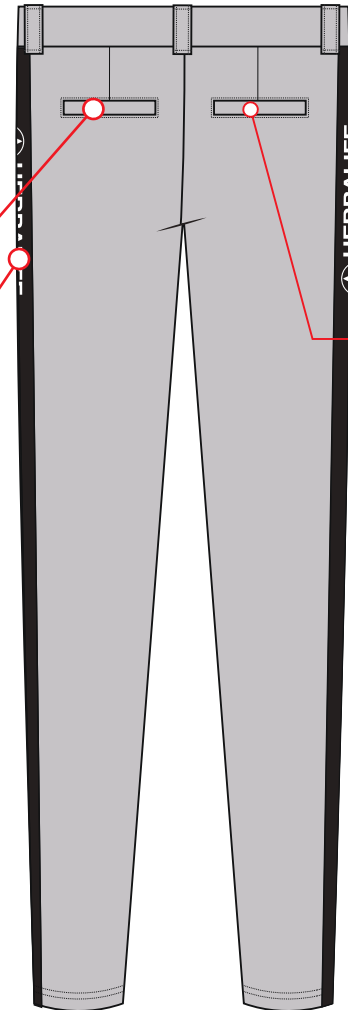

Welt Pocket
with Hidden
Back Pocket