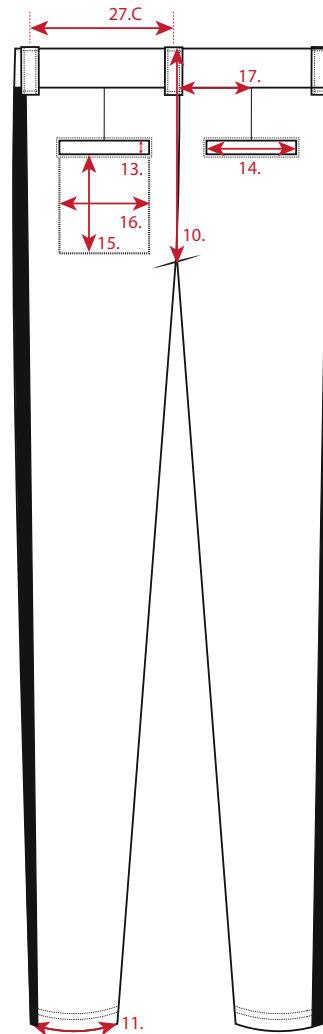

Front/Back