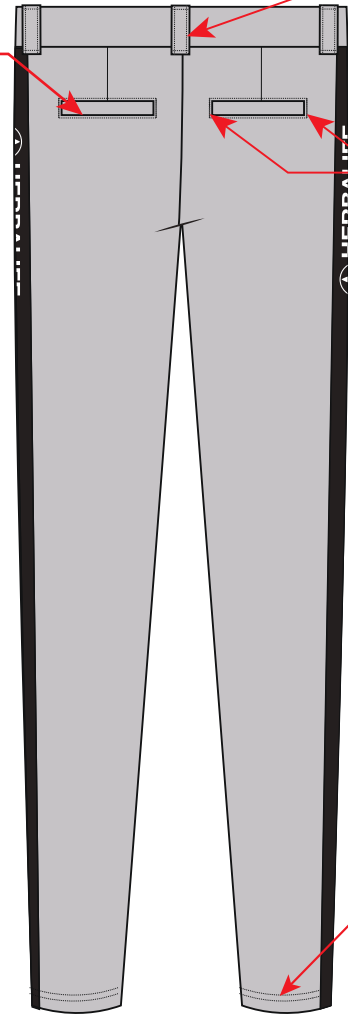

**Back**

1/4" 3 Thread Overedge  
ISO# 4915-504  
T40  
12 SPI

2 Needle Bottom Coverstitch  
ISO# 4915-101  
T40  
12 SPI  
Bartack  
ISO# 4915-101  
T40  
12 SPI

Welt Pocket  
Herbalife Nutrition Logo  
Heat Transfer