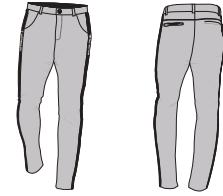

Spring 2020

Fit Session **FIDM**

Style #	#MM-HL21	Theme	Limitless
Style Name	Limitless Pants	Designer	Marty McKenna
Sample Size	34X34	Delivery Date	2/1/2020
Size Range	28" - 40" W 28",30",32",34"	Date Created	12/5/2018
Product Category	Men's Knit Bottoms	Date Modified	2/21/2018
Description	Men's performance chino's with hidden zip pockets and screen printed logos		

HERBALIFE
NUTRITION
EST. 1980