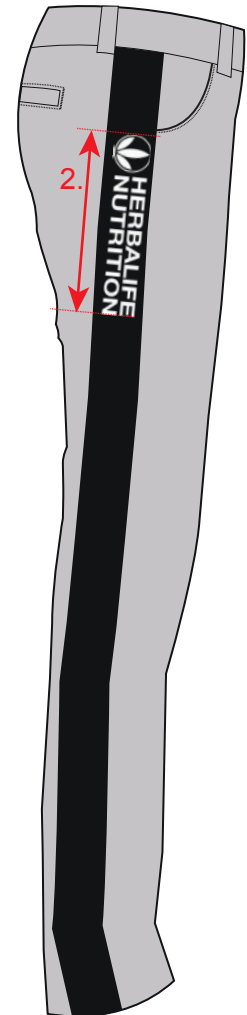

Spring 2020

Graphic Placement **FIDM**

Style #	#MM-HL21	Theme	Limitless
Style Name	Limitless Pants	Designer	Marty McKenna
Sample Size	34X34	Delivery Date	2/1/2020
Size Range	28" - 40" W 28",30",32",34"	Date Created	12/5/2018
Product Category	Men's Knit Bottoms	Date Modified	2/21/2018
Description	Men's performance chino's with hidden zip pockets and screen printed logos		

Logo Centered in Side Stripe

#	Measurement	PP
1	Length from Waistband Joining Seam	3
2	Logo Width	7 1/2