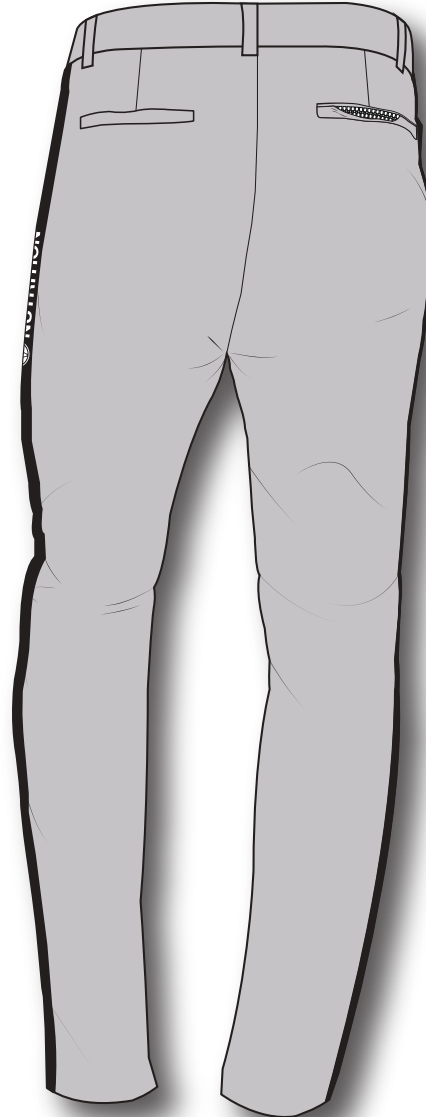

Spring 2020

Style #	#MM-HL21	Theme	Limitless
Style Name	Limitless Pants	Designer	Marty McKenna
Sample Size	34X34	Delivery Date	2/1/2020
Size Range	28" - 40" W 28",30",32",34"	Date Created	12/5/2018
Product Category	Men's Knit Bottoms	Date Modified	2/21/2018
Description	Men's performance chino's with hidden zip pockets and screen printed logos		

HERBALIFE
NUTRITION
EST. 1980