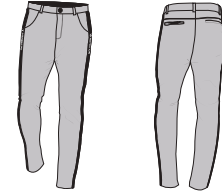

Spring 2020

Packaging **FIDM**

Style #	#MM-HL21	Theme	Limitless
Style Name	Limitless Pants	Designer	Marty McKenna
Sample Size	34X34	Delivery Date	2/1/2020
Size Range	28" - 40" W 28",30",32",34"	Date Created	12/5/2018
Product Category	Men's Knit Bottoms	Date Modified	2/21/2018
Description	Men's performance chino's with hidden zip pockets and screen printed logos		

HERBALIFE
NUTRITION
EST. 1980