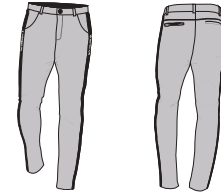

Spring 2020

Style #	#MM-HL21	Theme	Limitless
Style Name	Limitless Pants	Designer	Marty McKenna
Sample Size	34X34	Delivery Date	2/1/2020
Size Range	28" - 40" W 28",30",32",34"	Date Created	12/5/2018
Product Category	Men's Knit Bottoms	Date Modified	2/21/2018
Description	Men's performance chino's with hidden zip pockets and screen printed logos		

HERBALIFE
NUTRITION
EST. 1980