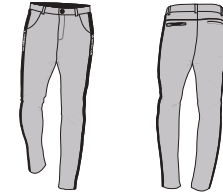

Spring 2020

Construction Details **FIDM**

Style #	#MM-HL21	Theme	Limitless
Style Name	Limitless Pants	Designer	Marty McKenna
Sample Size	34X34	Delivery Date	2/1/2020
Size Range	28" - 40" W 28",30",32",34"	Date Created	12/5/2018
Product Category	Men's Knit Bottoms	Date Modified	2/21/2018
Description	Men's performance chino's with hidden zip pockets and screen printed logos		

HERBALIFE
NUTRITION
EST. 1980