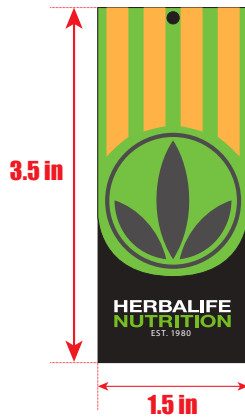

Spring 2020

Packaging **FIDM**

Style #	#MM-HL21	Theme	Limitless
Style Name	Limitless Pants	Designer	Marty McKenna
Sample Size	34X34	Delivery Date	2/1/2020
Size Range	28" - 40" W 28",30",32",34"	Date Created	12/5/2018
Product Category	Men's Knit Bottoms	Date Modified	2/21/2018
Description	Men's performance chino's with hidden zip pockets and screen printed logos		

HERBALIFE
NUTRITION
EST. 1980

Materials

Hangtag