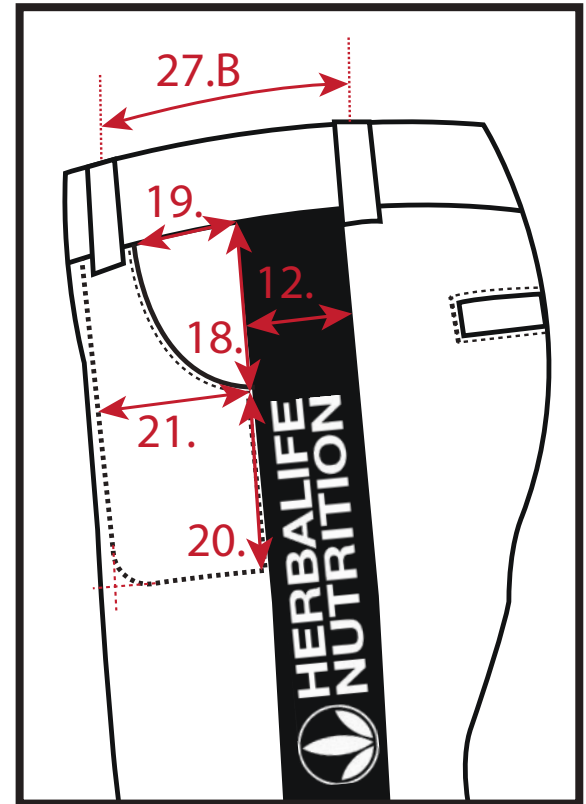

Spring 2020

Points of Measurement **FIDM**

Style #	#MM-HL21	Theme	Limitless
Style Name	Limitless Pants	Designer	Marty McKenna
Sample Size	34X34	Delivery Date	2/1/2020
Size Range	28" - 40" W 28",30",32",34"	Date Created	12/5/2018
Product Category	Men's Knit Bottoms	Date Modified	2/21/2018
Description	Men's performance chino's with hidden zip pockets and screen printed logos		

HERBALIFE
NUTRITION
EST. 1980

Details