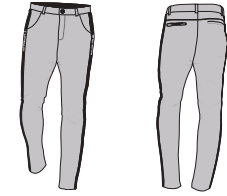

T40  
12 SPI

Side Front

1/4" 3 Thread Overedge  
ISO# 4915-504  
T40  
12 SPI

Pocket Lining  
Jersey  
85% Polyester  
15% Spandex  
163 gm/m<sup>2</sup>

<b>Style #</b>	#MM-HL21	<b>Theme</b>	Limitless
<b>Style Name</b>	Limitless Pants	<b>Designer</b>	Marty McKenna
<b>Sample Size</b>	34X34	<b>Delivery Date</b>	2/1/2020
<b>Size Range</b>	28" - 40" W 28",30",32",34"	<b>Date Created</b>	12/5/2018
<b>Product Category</b>	Men's Knit Bottoms	<b>Date Modified</b>	2/21/2018
<b>Description</b>	Men's performance chino's with hidden zip pockets and screen printed logos		

### Hidden Back Pocket Details