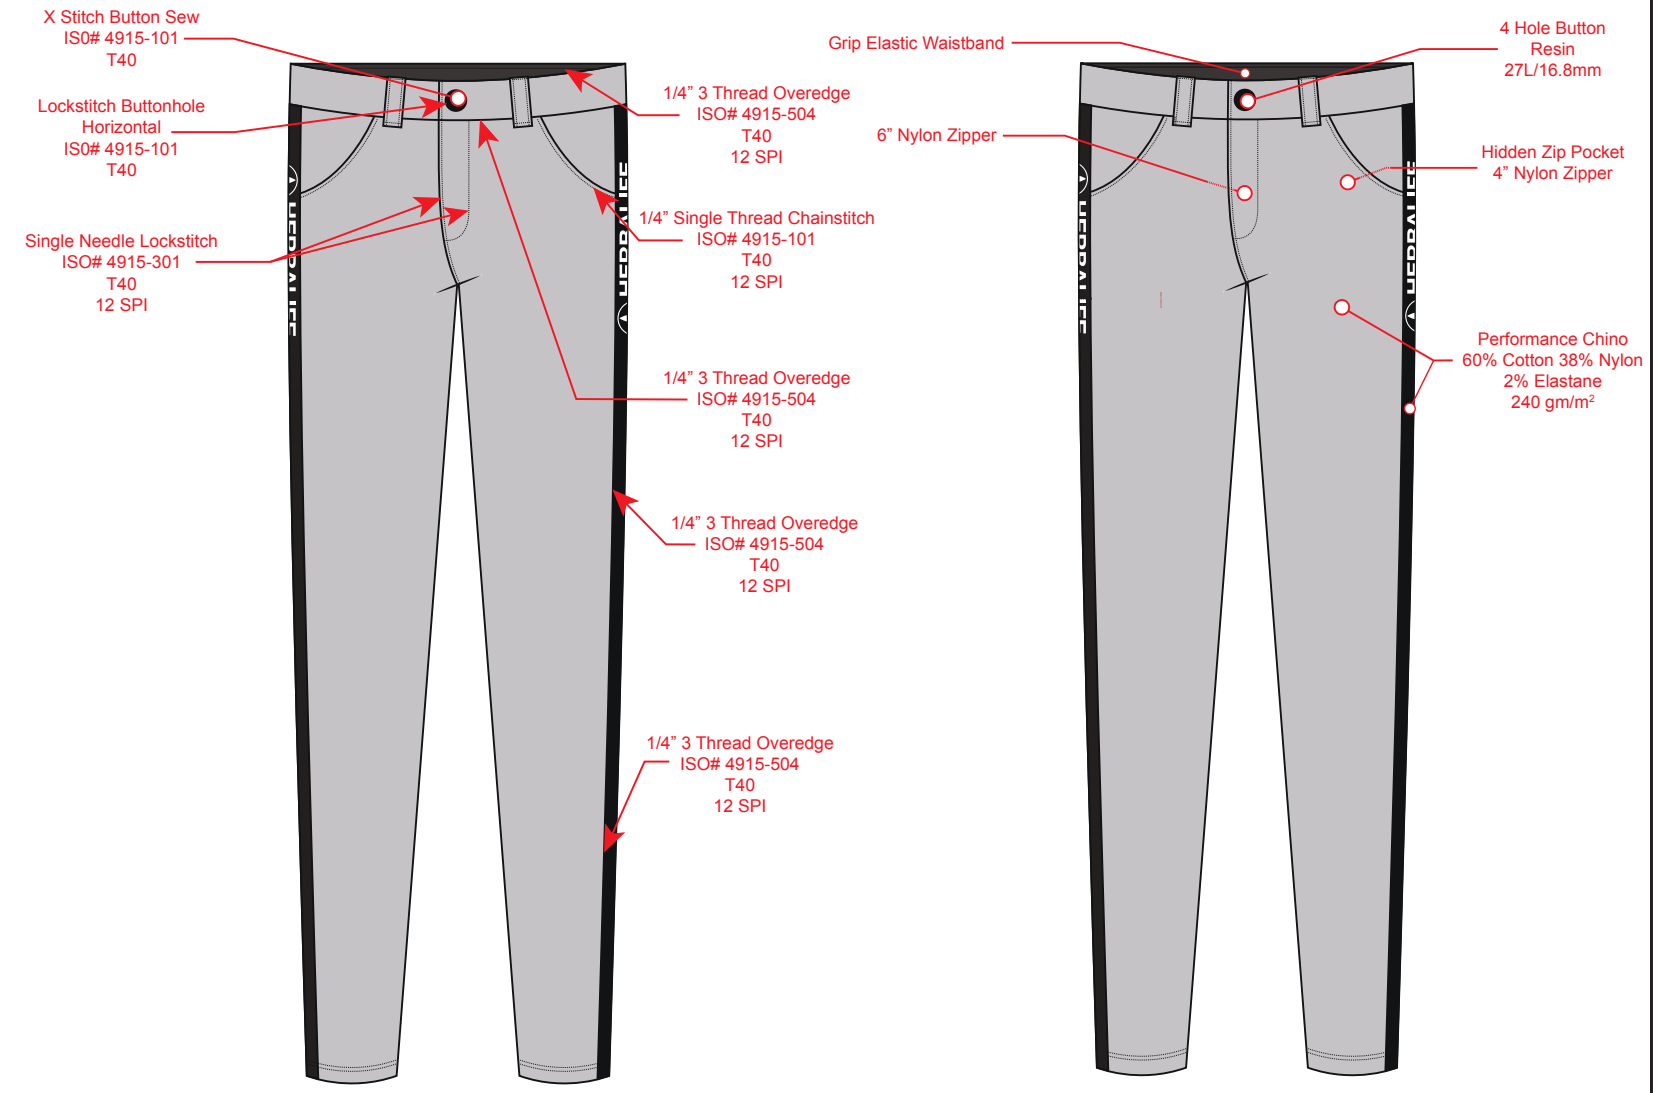

Spring 2020

Construction Details **FIDM**

Style #	#MM-HL21	Theme	Limitless
Style Name	Limitless Pants	Designer	Marty McKenna
Sample Size	34X34	Delivery Date	2/1/2020
Size Range	28" - 40" W 28",30",32",34"	Date Created	12/5/2018
Product Category	Men's Knit Bottoms	Date Modified	2/21/2018
Description	Men's performance chino's with hidden zip pockets and screen printed logos		

Front