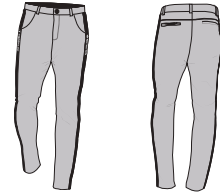

Spring 2020

Points of Measurement **FIDM**

Style #	#MM-HL21	Theme	Limitless
Style Name	Limitless Pants	Designer	Marty McKenna
Sample Size	34X34	Delivery Date	2/1/2020
Size Range	28" - 40" W 28",30",32",34"	Date Created	12/5/2018
Product Category	Men's Knit Bottoms	Date Modified	2/21/2018
Description	Men's performance chino's with hidden zip pockets and screen printed logos		

HERBALIFE
NUTRITION
EST. 1980