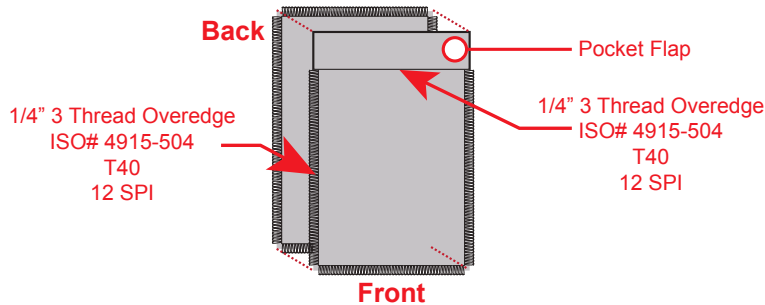

Hidden Back Pocket Details

Welt Pocket Bag