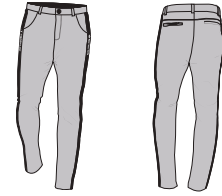

Spring 2020

Fit Session **FIDM**

Style #	#MM-HL21	Theme	Limitless
Style Name	Limitless Pants	Designer	Marty McKenna
Sample Size	34X34	Delivery Date	2/1/2020
Size Range	28" - 40" W 28",30",32",34"	Date Created	12/5/2018
Product Category	Men's Knit Bottoms	Date Modified	2/21/2018
Description	Men's performance chino's with hidden zip pockets and screen printed logos		

HERBALIFE
NUTRITION
EST. 1980