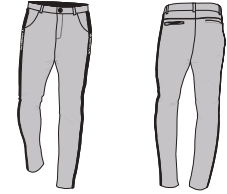

Spring 2020

Fabric Details **FIDM**

Style #	#MM-HL21	Theme	Limitless
Style Name	Limitless Pants	Designer	Marty McKenna
Sample Size	34X34	Delivery Date	2/1/2020
Size Range	28" - 40" W 28",30",32",34"	Date Created	12/5/2018
Product Category	Men's Knit Bottoms	Date Modified	2/21/2018
Description	Men's performance chino's with hidden zip pockets and screen printed logos		

	1. Main Fabric		2. Accent Fabric		3. Logo		4. Zippers (All)		5. Button		6. Elastic		7. Label		8. Thread (All Over)	
	Color	Pantone	Color	Pantone	Color	Pantone	Color	Pantone	Color	Pantone	Color	Pantone	Color	Pantone	Color	Pantone
A	Grey	Navy 19-3933 TCX	Black	Black 19-400C TCX	White	White 11-0601 TCX	Black	Black 19-400C TCX	Black	Black 19-400C TCX	Black	Black 19-400C TCX	Green	Herbalife 15-0545 TCX	Black	Black 19-400C TCX
B	Khaki	Khaki 14-1038 TCX	Navy	Navy 19-3933 TCX	Khaki	Khaki 14-1038 TCX	Black	Black 19-400C TCX	Black	Black 19-400C TCX	Black	Black 19-400C TCX	Green	Herbalife 15-0545 TCX	Black	Black 19-400C TCX
C	Navy	Warrior 19-1650 TCX	White	White 11-0601 TCX	Barbell	Barbell 14-4203 TCX	Black	Black 19-400C TCX	Black	Black 19-400C TCX	Black	Black 19-400C TCX	Green	Herbalife 15-0545 TCX	Black	Black 19-400C TCX
D	Red	Warrior 19-1650 TCX	Barbell	Barbell 14-4203 TCX	Black	Black 19-400C TCX	Black	Black 19-400C TCX	Black	Black 19-400C TCX	Black	Black 19-400C TCX	Green	Herbalife 15-0545 TCX	Black	Black 19-400C TCX
E	Charcoal	Charcoal 19-3933 TCX	White	White 11-0601 TCX	Navy	Navy 19-3933 TCX	Black	Black 19-400C TCX	Black	Black 19-400C TCX	Black	Black 19-400C TCX	Green	Herbalife 15-0545 TCX	Black	Black 19-400C TCX
F	Barbell	Barbell 14-4203 TCX	Black	Black 19-400C TCX	Navy	Navy 19-3933 TCX	Black	Black 19-400C TCX	Black	Black 19-400C TCX	Black	Black 19-400C TCX	Green	Herbalife 15-0545 TCX	Black	Black 19-400C TCX