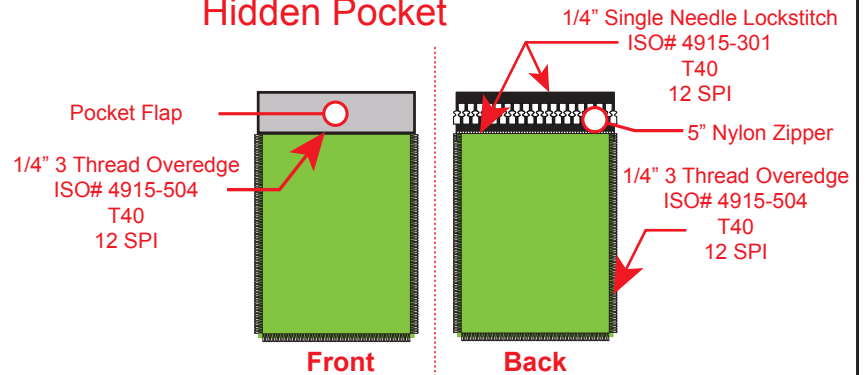

Hidden Pocket