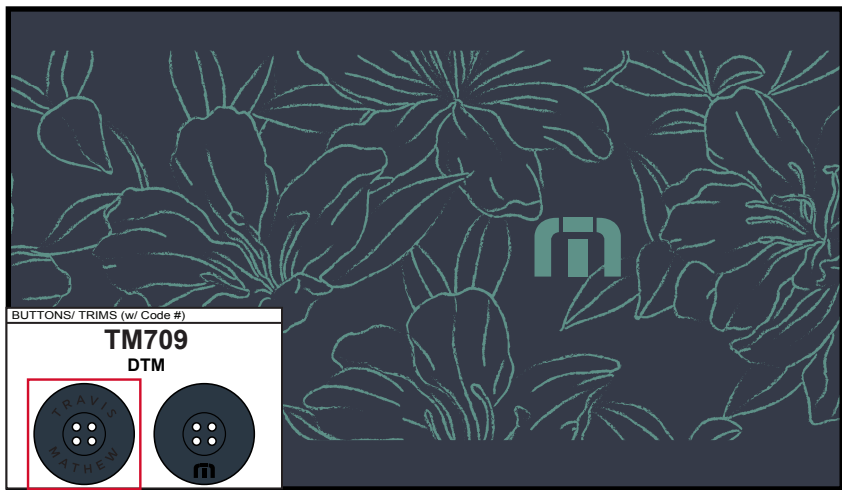

STYLE#:	1MAA389
NAME:	ROUND IT UP
COLOR:	TOTAL ECLIPSE
CODE:	4TOS
WHSL:	
CATALOG FABRIC:	

STYLE#:	1MAA389
NAME:	ROUND IT UP
COLOR:	WHITE
CODE:	1WHT
WHSL:	
CATALOG FABRIC:	

STYLE#:	1MAA390
NAME:	STANDING INVITE
COLOR:	BERYL GREEN
CODE:	3BEG
WHSL:	
CATALOG FABRIC:	

SS24 - OFTY
SINGLE DELIVERY
CHANNEL: ALL
START DATE: 2/15/24

STYLE#:	1MAA391
NAME:	AZALEA SEASON
COLOR:	HEATHER BLACK
CODE:	0HBL
WHSL:	
CATALOG FABRIC:	