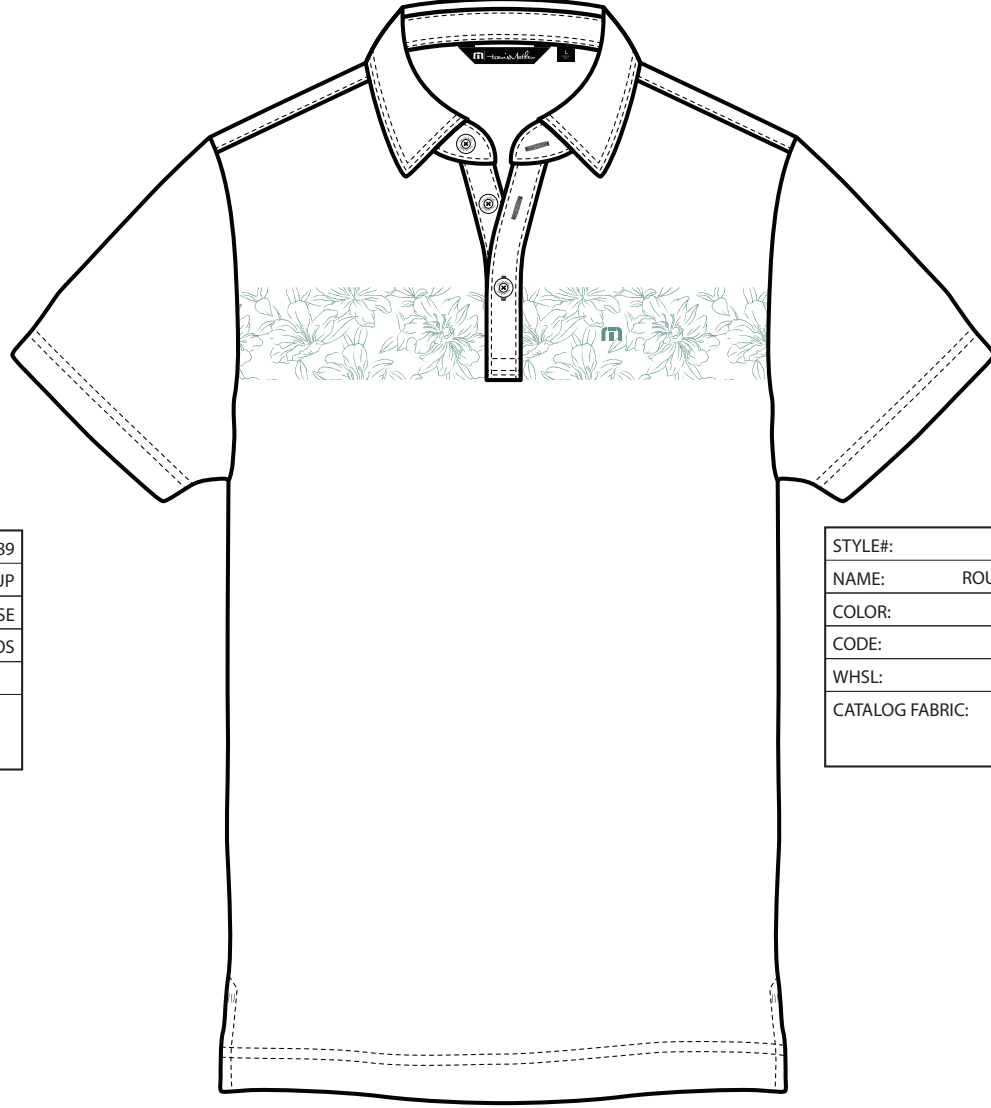

STYLE#:	1MAA389
NAME:	ROUND IT UP
COLOR:	TOTAL ECLIPSE
CODE:	4TOS
WHSL:	
CATALOG FABRIC:	

STYLE#:	1MAA389
NAME:	ROUND IT UP
COLOR:	WHITE
CODE:	1WHT
WHSL:	
CATALOG FABRIC:	

STYLE#:	1MAA390
NAME:	STANDING INVITE
COLOR:	BERYL GREEN
CODE:	3BEG
WHSL:	
CATALOG FABRIC:	

SS24 - OFTY
SINGLE DELIVERY
CHANNEL: ALL
START DATE: 2/15/24

STYLE#:	1MAA391
NAME:	AZALEA SEASON
COLOR:	HEATHER BLACK
CODE:	0HBL
WHSL:	
CATALOG FABRIC:	