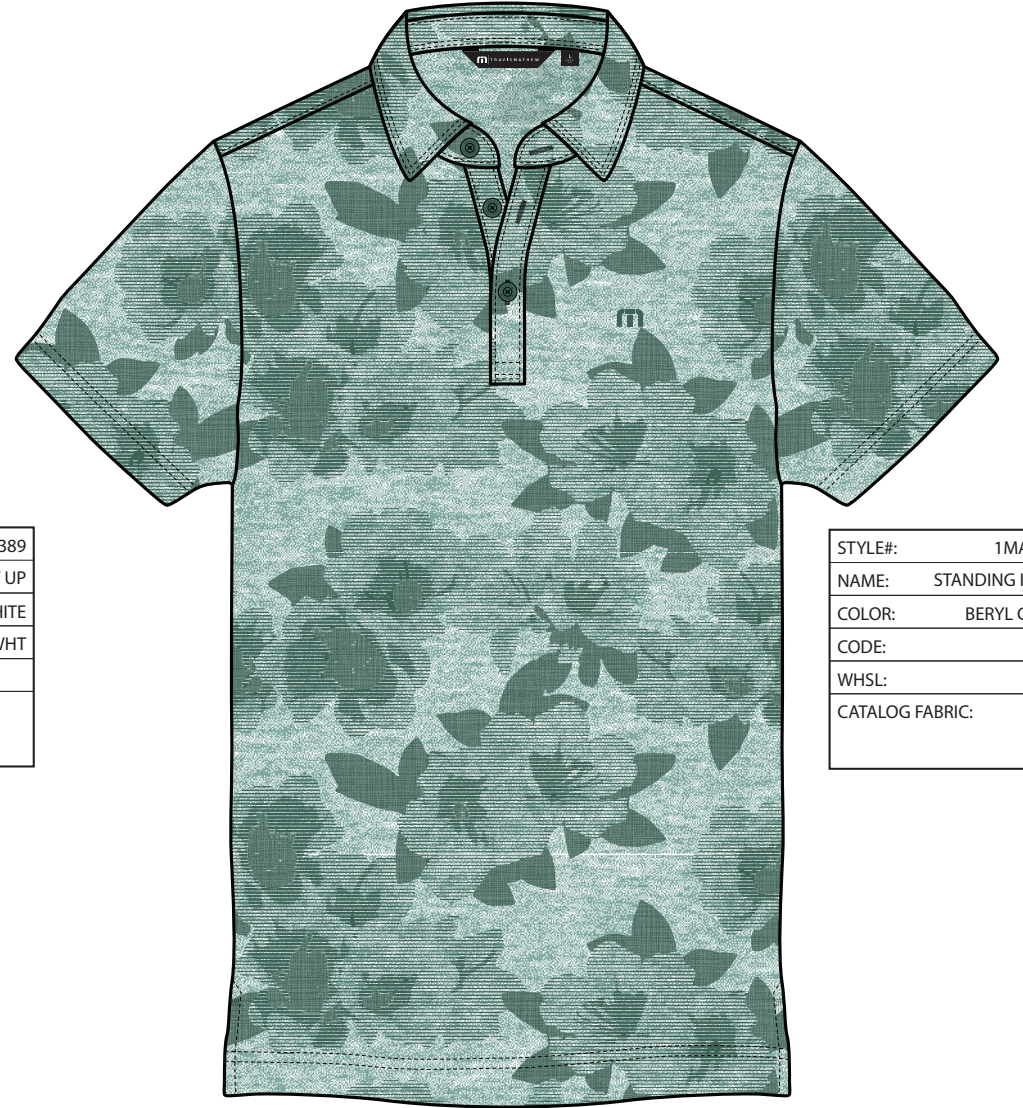

STYLE#:	1MAA389
NAME:	ROUND IT UP
COLOR:	TOTAL ECLIPSE
CODE:	4TOS
WHSL:	
CATALOG FABRIC:	

STYLE#:	1MAA389
NAME:	ROUND IT UP
COLOR:	WHITE
CODE:	1WHT
WHSL:	
CATALOG FABRIC:	

STYLE#:	1MAA390
NAME:	STANDING INVITE
COLOR:	BERYL GREEN
CODE:	3BEG
WHSL:	
CATALOG FABRIC:	

SS24 - OFTY
SINGLE DELIVERY
CHANNEL: ALL
START DATE: 2/15/24

STYLE#:	1MAA391
NAME:	AZALEA SEASON
COLOR:	HEATHER BLACK
CODE:	0HBL
WHSL:	
CATALOG FABRIC:	