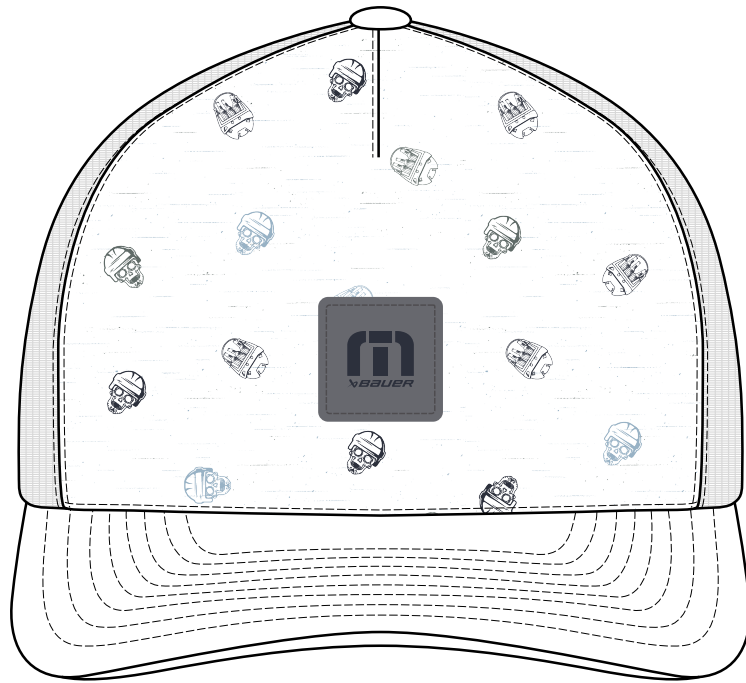

5A

STYLE#:	1MAA716
NAME:	HAVE A GO
COLOR:	TOTAL ECLIPSE
CODE:	4TOS
WHSL:	\$20
MSRP:	\$39.95

6

STYLE#:	1MAA717
NAME:	FRESH ICE
COLOR:	DREAM BLUE
CODE:	4DRE
WHSL:	\$22.50
MSRP:	\$44.95

7

STYLE#:	1MAA718
NAME:	FACE OFF
COLOR:	HEATHER BLACK
CODE:	0HBL
WHSL:	\$20
MSRP:	\$39.95

9

STYLE#:	1MAA719
NAME:	EMPTY NETTER
COLOR:	WHITE
CODE:	1WHT
WHSL:	\$20
MSRP:	\$39.95

10A

STYLE#:	1MAA721
NAME:	GOAL POST
COLOR:	LAUREL
CODE:	3LRL
WHSL:	\$22.50
MSRP:	\$44.95

14

STYLE#:	1MAA721
NAME:	GOAL POST
COLOR:	LAUREL
CODE:	3LRL
WHSL:	\$20
MSRP:	\$39.95