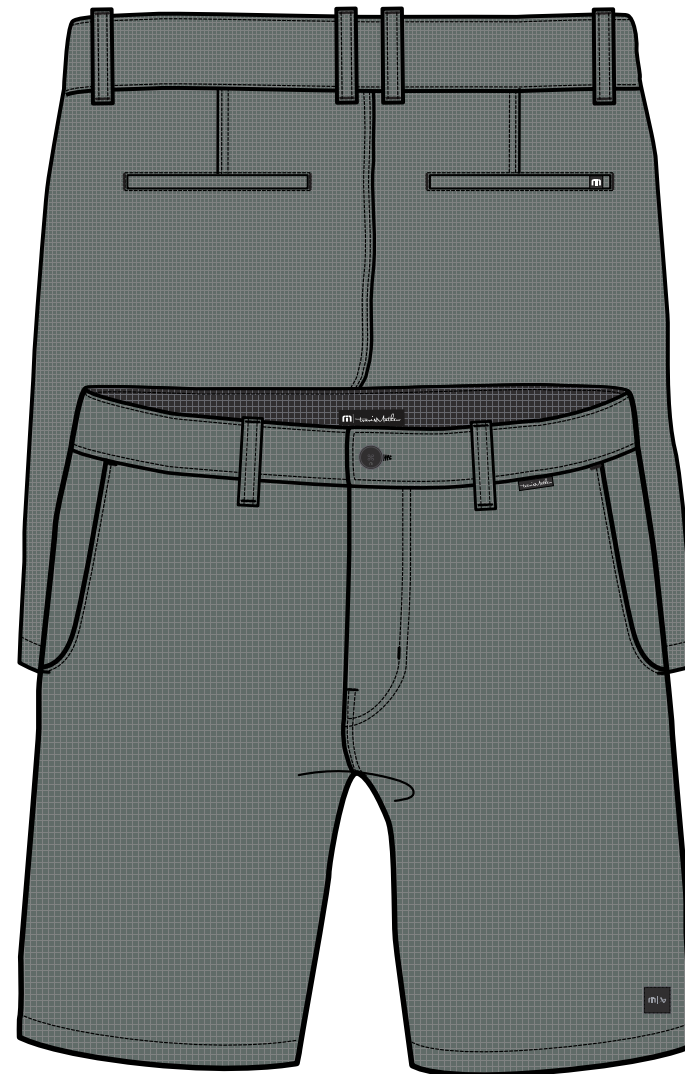

24D

STYLE#:	1MY785
NAME:	BA STARNES
COLOR:	LAUREL
CODE:	3LRL
WHSL:	$45
MSRP:	$89.95