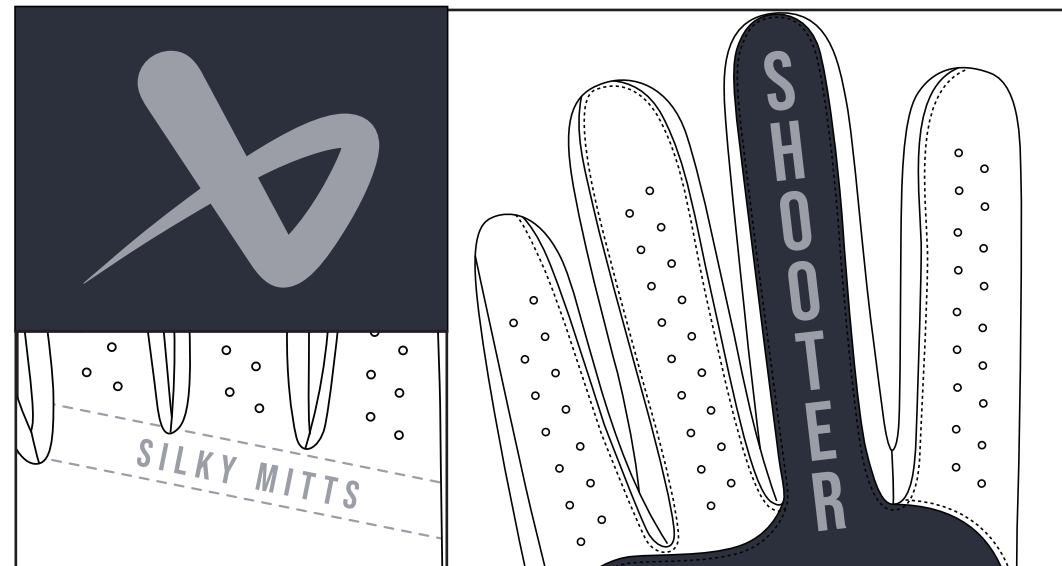

19

STYLE#:	1MAA728
NAME:	TOE DRAGGER
COLOR:	MOONBEAM
CODE:	1MOB
WHSL:	\$75
MSRP:	\$149.95

22A

STYLE#:	1MAA729
NAME:	GLACIER HIKE
COLOR:	HEATHER GREY
CODE:	9HGR
WHSL:	\$75
MSRP:	\$149.95

23

STYLE#:	1MAA727
NAME:	SCORING CHANCE
COLOR:	DREAM BLUE
CODE:	4DRE
WHSL:	\$75
MSRP:	\$149.95

24B

STYLE#:	1MY785
NAME:	BA STARNES
COLOR:	MICRO CHIP
CODE:	0MCR
WHSL:	\$45
MSRP:	\$89.95

24D

STYLE#:	1MY785
NAME:	BA STARNES
COLOR:	LAUREL
CODE:	3LRL
WHSL:	\$45
MSRP:	\$89.95

27B

STYLE#:	1MAA726
NAME:	TOP CHEDDAR
COLOR:	TOTAL ECLIPSE
CODE:	4TOS
WHSL:	\$20
MSRP:	\$39.95