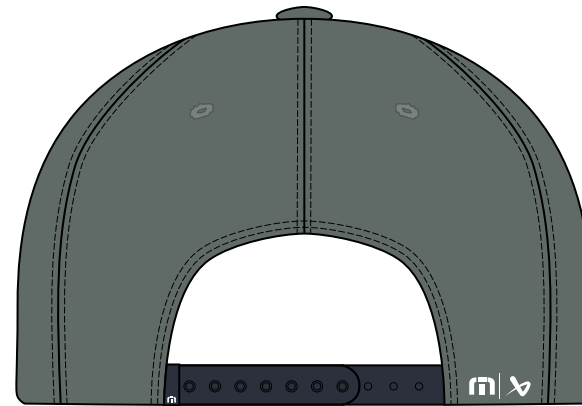

5A

STYLE#:	1MAA716
NAME:	HAVE A GO
COLOR:	TOTAL ECLIPSE
CODE:	4TOS
WHSL:	\$20
MSRP:	\$39.95

6

STYLE#:	1MAA717
NAME:	FRESH ICE
COLOR:	DREAM BLUE
CODE:	4DRE
WHSL:	\$22.50
MSRP:	\$44.95

7

STYLE#:	1MAA718
NAME:	FACE OFF
COLOR:	HEATHER BLACK
CODE:	0HBL
WHSL:	\$20
MSRP:	\$39.95

9

STYLE#:	1MAA719
NAME:	EMPTY NETTER
COLOR:	WHITE
CODE:	1WHT
WHSL:	\$20
MSRP:	\$39.95

10A

STYLE#:	1MAA721
NAME:	GOAL POST
COLOR:	LAUREL
CODE:	3LRL
WHSL:	\$22.50
MSRP:	\$44.95

14

STYLE#:	1MAA721
NAME:	GOAL POST
COLOR:	LAUREL
CODE:	3LRL
WHSL:	\$20
MSRP:	\$39.95