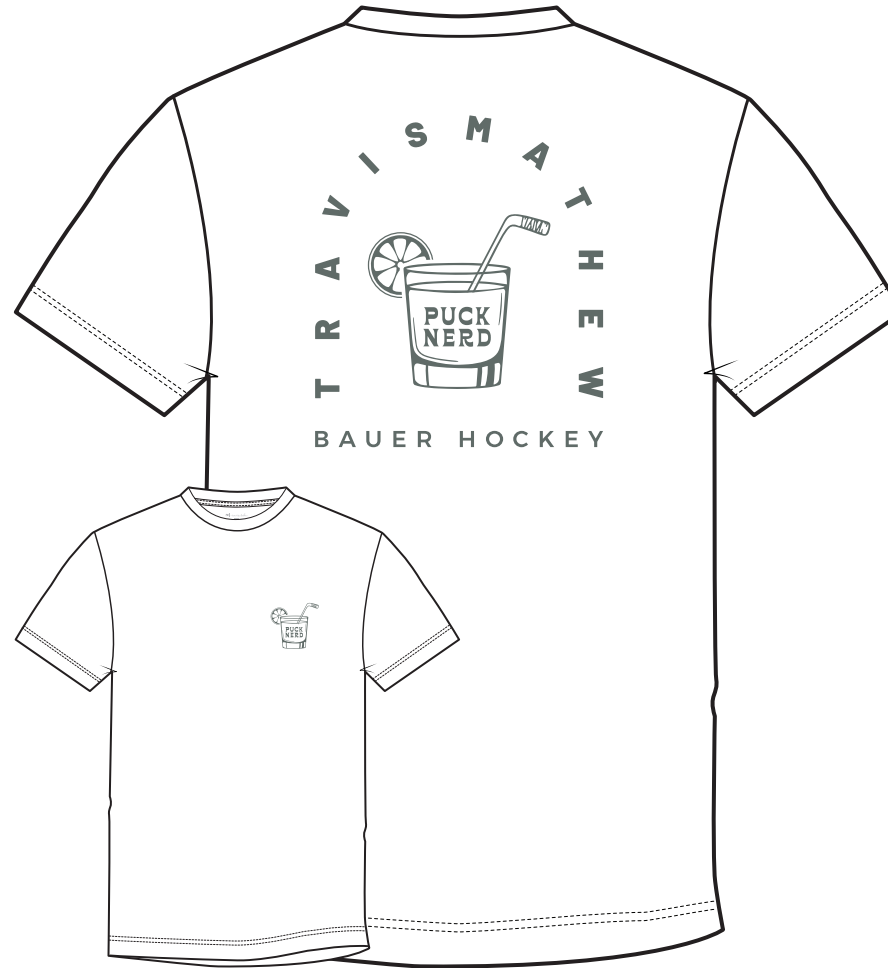

5A

STYLE#:	1MAA716
NAME:	HAVE A GO
COLOR:	TOTAL ECLIPSE
CODE:	4TOS
WHSL:	\$20
MSRP:	\$39.95

6

STYLE#:	1MAA717
NAME:	FRESH ICE
COLOR:	DREAM BLUE
CODE:	4DRE
WHSL:	\$22.50
MSRP:	\$44.95

7

STYLE#:	1MAA718
NAME:	FACE OFF
COLOR:	HEATHER BLACK
CODE:	0HBL
WHSL:	\$20
MSRP:	\$39.95

9

STYLE#:	1MAA719
NAME:	EMPTY NETTER
COLOR:	WHITE
CODE:	1WHT
WHSL:	\$20
MSRP:	\$39.95

10A

STYLE#:	1MAA721
NAME:	GOAL POST
COLOR:	LAUREL
CODE:	3LRL
WHSL:	\$22.50
MSRP:	\$44.95

14

STYLE#:	1MAA721
NAME:	GOAL POST
COLOR:	LAUREL
CODE:	3LRL
WHSL:	\$20
MSRP:	\$39.95

15A

STYLE#:	1MAA722
NAME:	DUMP AND CHASE
COLOR:	WHITE
CODE:	1WHT
WHSL:	\$22.50
MSRP:	\$44.95

16

STYLE#:	1MAA723
NAME:	OUTSIDE RINK
COLOR:	DREAM BLUE
CODE:	4DRE
WHSL:	\$22.50
MSRP:	\$44.95

TRAVIS MATHEW

BAUER HOCKEY

19

STYLE#:	1MAA728
NAME:	TOE DRAGGER
COLOR:	MOONBEAM
CODE:	1MOB
WHSL:	\$75
MSRP:	\$149.95

22A

STYLE#:	1MAA729
NAME:	GLACIER HIKE
COLOR:	HEATHER GREY
CODE:	9HGR
WHSL:	\$75
MSRP:	\$149.95

23

STYLE#:	1MAA727
NAME:	SCORING CHANCE
COLOR:	DREAM BLUE
CODE:	4DRE
WHSL:	\$75
MSRP:	\$149.95