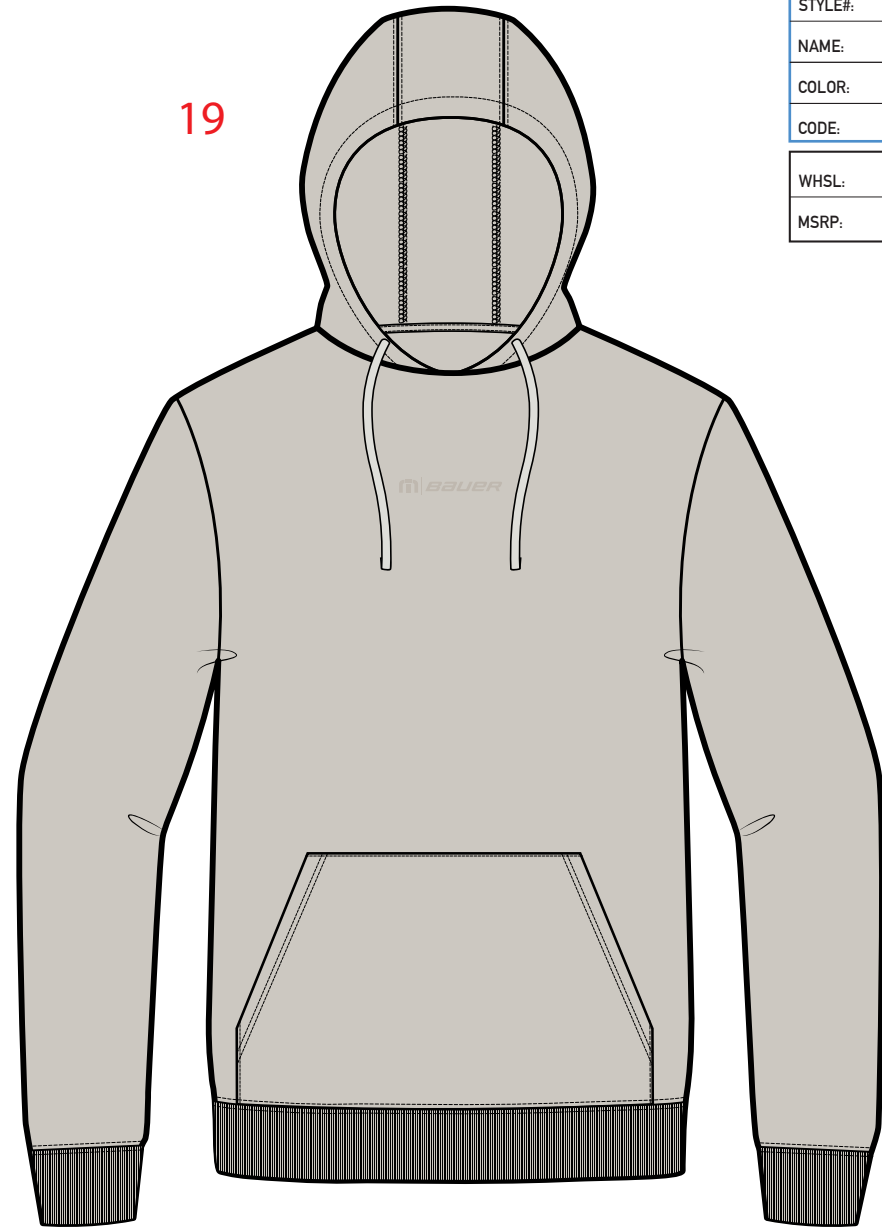

TRAVIS MATHEW
BAUER HOCKEY

TRAVIS MATHEW
1927 2007
FROM RINK TO RANGE

17

STYLE#:	1MAA724
NAME:	BEACHWAY
COLOR:	MOONBEAM
CODE:	1MOB
WHSL:	\$20
MSRP:	\$39.95

18A

STYLE#:	1MAA725
NAME:	CHERRY PICKER
COLOR:	TOTAL ECLIPSE
CODE:	4TOS
WHSL:	\$22.50
MSRP:	\$44.95

19

STYLE#:	1MAA728
NAME:	TOE DRAGGER
COLOR:	MOONBEAM
CODE:	1MOB
WHSL:	\$75
MSRP:	\$149.95

22A

STYLE#:	1MAA729
NAME:	GLACIER HIKE
COLOR:	HEATHER GREY
CODE:	9HGR
WHSL:	\$75
MSRP:	\$149.95

23

STYLE#:	1MAA727
NAME:	SCORING CHANCE
COLOR:	DREAM BLUE
CODE:	4DRE
WHSL:	\$75
MSRP:	\$149.95