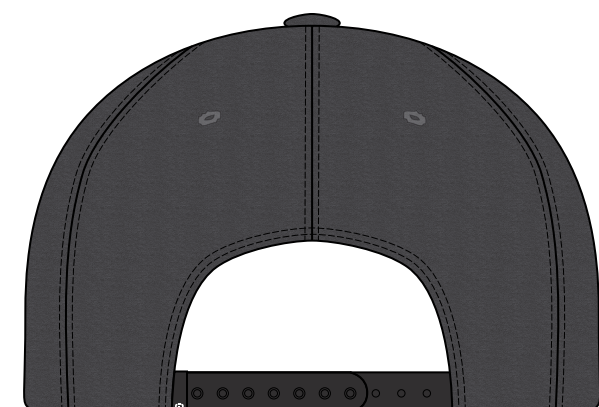

5A

STYLE#:	1MAA716
NAME:	HAVE A GO
COLOR:	TOTAL ECLIPSE
CODE:	4TOS
WHSL:	\$20
MSRP:	\$39.95

6

STYLE#:	1MAA717
NAME:	FRESH ICE
COLOR:	DREAM BLUE
CODE:	4DRE
WHSL:	\$22.50
MSRP:	\$44.95

7

STYLE#:	1MAA718
NAME:	FACE OFF
COLOR:	HEATHER BLACK
CODE:	0HBL
WHSL:	\$20
MSRP:	\$39.95

9

STYLE#:	1MAA719
NAME:	EMPTY NETTER
COLOR:	WHITE
CODE:	1WHT
WHSL:	\$20
MSRP:	\$39.95

10A

STYLE#:	1MAA721
NAME:	GOAL POST
COLOR:	LAUREL
CODE:	3LRL
WHSL:	\$22.50
MSRP:	\$44.95

14

STYLE#:	1MAA721
NAME:	GOAL POST
COLOR:	LAUREL
CODE:	3LRL
WHSL:	\$20
MSRP:	\$39.95