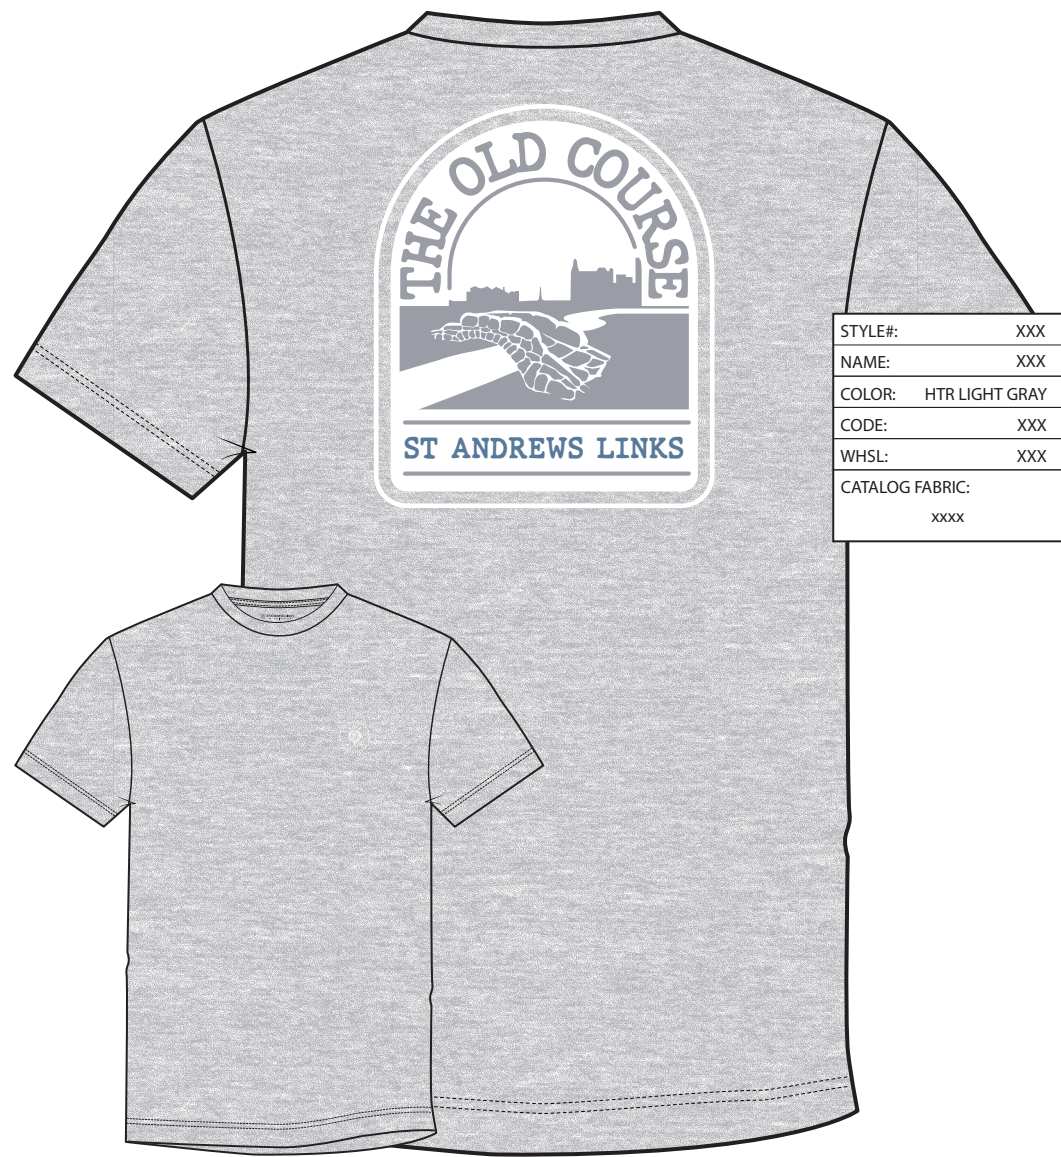

STYLE#:	XXX
NAME:	XXX
COLOR:	BLACK
CODE:	XXX
WHSL:	XXX
CATALOG FABRIC:	XXXX