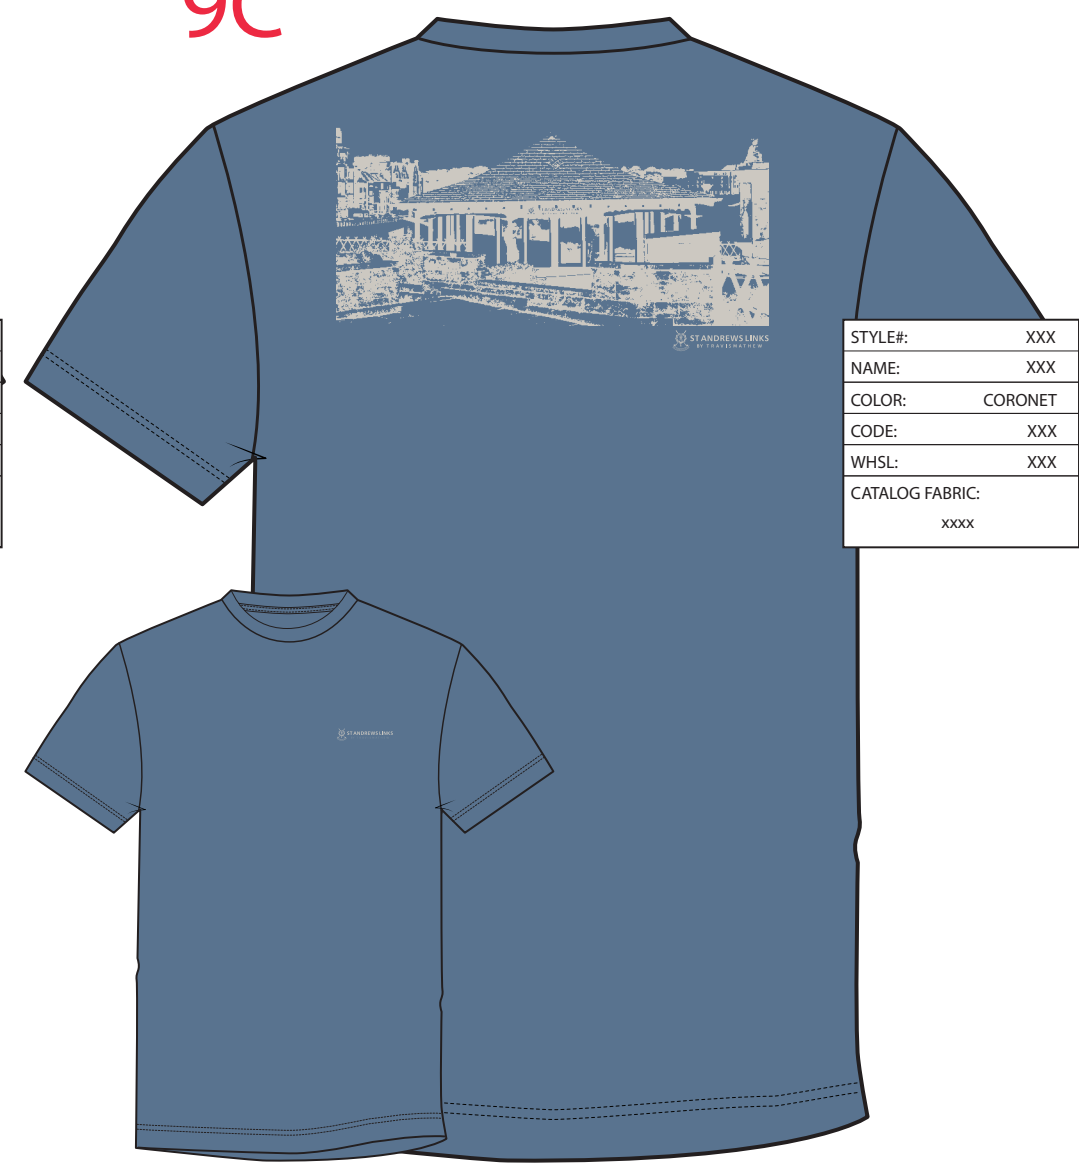

STYLE#:	XXX
NAME:	XXX
COLOR:	WHITE
CODE:	XXX
WHSL:	XXX
CATALOG FABRIC:	XXXX

9C

STYLE#:	XXX
NAME:	XXX
COLOR:	CORONET
CODE:	XXX
WHSL:	XXX
CATALOG FABRIC:	XXXX

TEXTURE: N/A

TEXTURE: N/A

TEXTURE: N/A