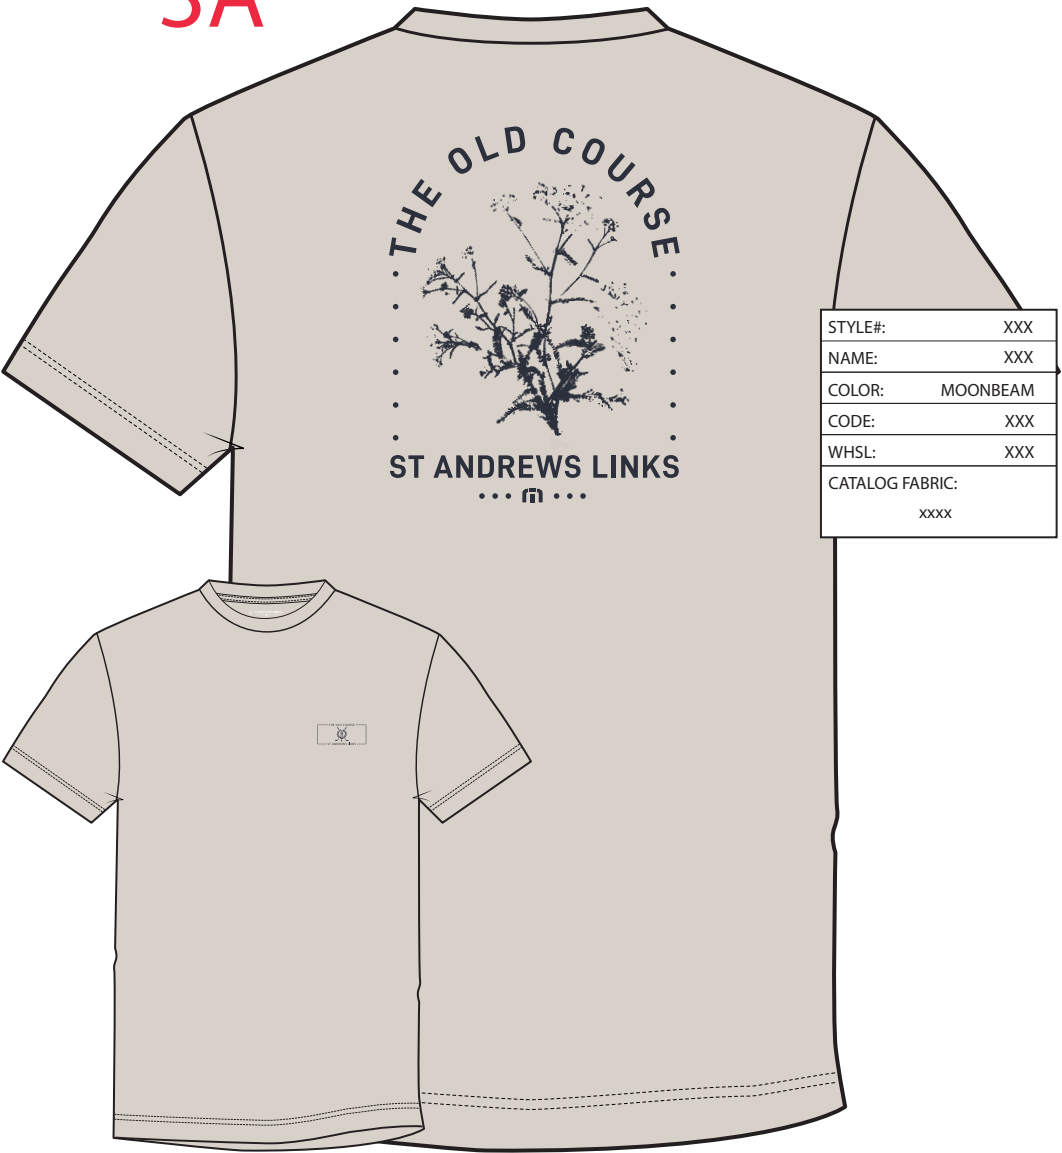

3A

STYLE#:	XXX
NAME:	XXX
COLOR:	MOONBEAM
CODE:	XXX
WHSL:	XXX
CATALOG FABRIC:	xxxx

3B

STYLE#:	XXX
NAME:	XXX
COLOR:	TOTAL ECLIPSE
CODE:	XXX
WHSL:	XXX
CATALOG FABRIC:	xxxx

3C

STYLE#:	XXX
NAME:	XXX
COLOR:	ARONA
CODE:	XXX
WHSL:	XXX
CATALOG FABRIC:	xxxx

TEXTURE: N/A

TEXTURE: N/A

TEXTURE: N/A