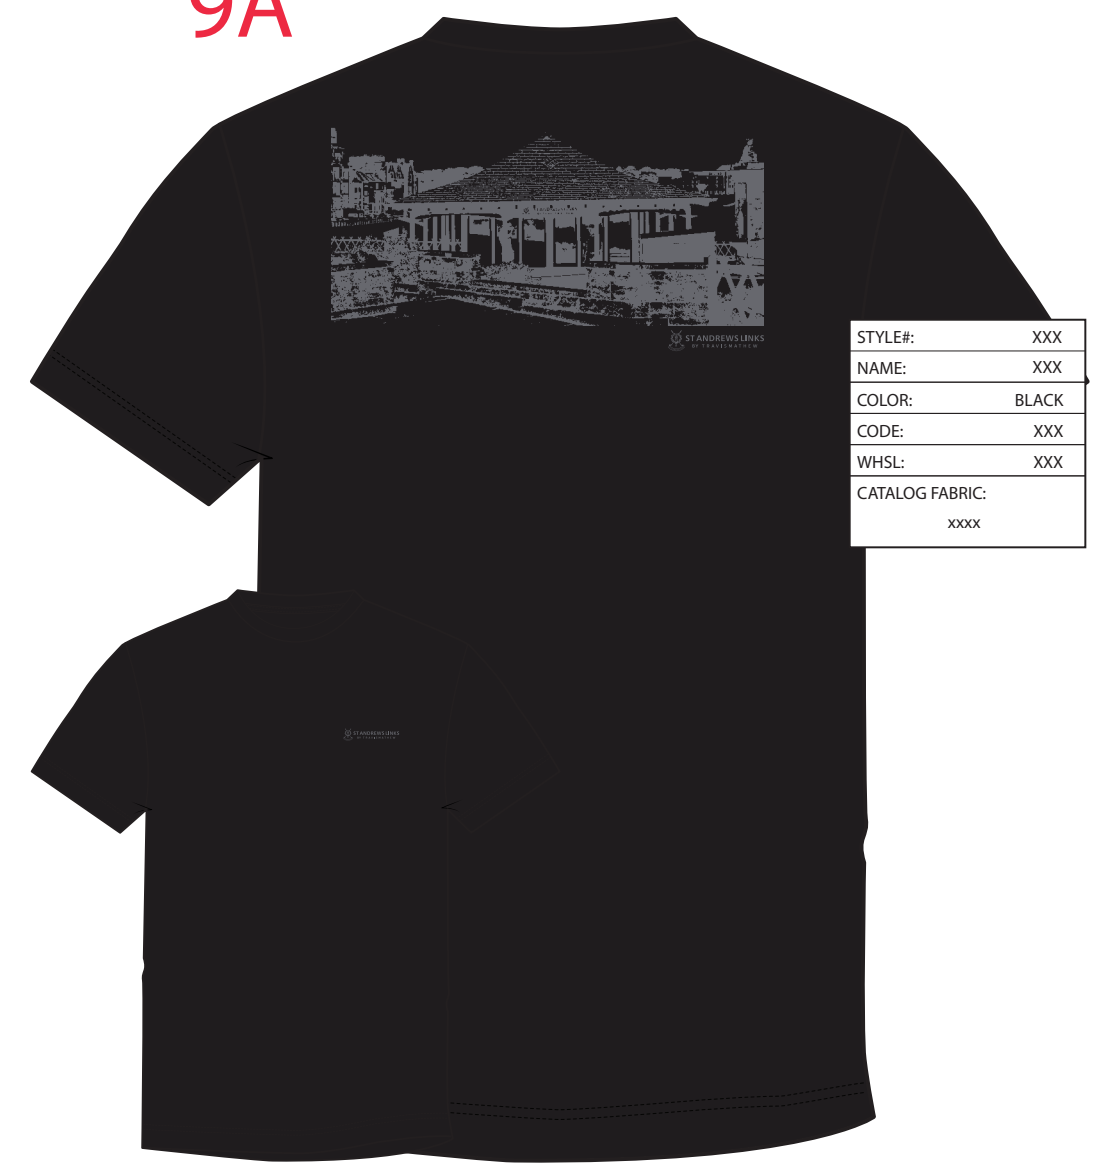

8B

STYLE#:	XXX
NAME:	XXX
COLOR:	WHITE
CODE:	XXX
WHSL:	XXX
CATALOG FABRIC:	XXXX

8C

STYLE#:	XXX
NAME:	XXX
COLOR:	BLACK
CODE:	XXX
WHSL:	XXX
CATALOG FABRIC:	XXXX

TEXTURE: N/A

TEXTURE: N/A

TEXTURE: N/A

9A

STYLE#:	XXX
NAME:	XXX
COLOR:	BLACK
CODE:	XXX
WHSL:	XXX
CATALOG FABRIC:	XXXX

9B

STYLE#:	XXX
NAME:	XXX
COLOR:	WHITE
CODE:	XXX
WHSL:	XXX
CATALOG FABRIC:	XXXX

9C

STYLE#:	XXX
NAME:	XXX
COLOR:	CORONET
CODE:	XXX
WHSL:	XXX
CATALOG FABRIC:	XXXX