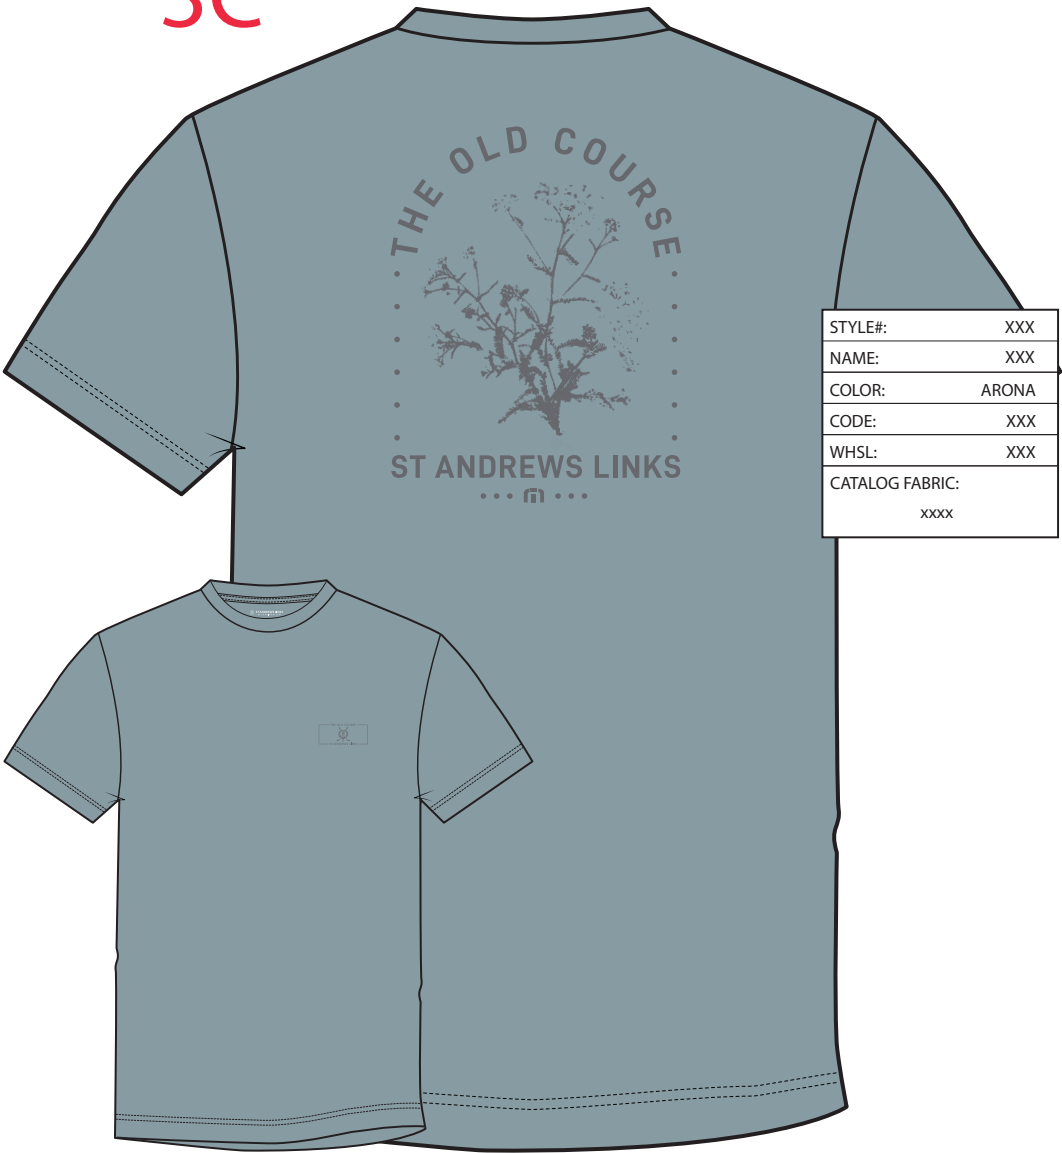

STYLE#:	XXX
NAME:	XXX
COLOR:	TOTAL ECLIPSE
CODE:	XXX
WHSL:	XXX
CATALOG FABRIC:	xxxx

3C

STYLE#:	XXX
NAME:	XXX
COLOR:	ARONA
CODE:	XXX
WHSL:	XXX
CATALOG FABRIC:	xxxx

TEXTURE: N/A

TEXTURE: N/A

TEXTURE: N/A