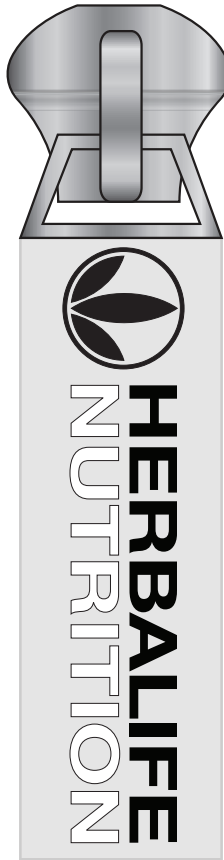

## Reverse Coil Zippers

**Logo Zipper  
Tape**

**Reflective Logo  
Zipper Tape**

**Tonal Logo  
Zipper Tape  
under Purple  
Twill Tape**

**Reflective  
Zipper Tape  
under  
Black Twill Tape**

**Glow in the Dark  
Logo Zipper Tape  
under Reflective  
Twill Tape**

## Zipper Pulls

**Silicone w/  
Embossed Type**

**Silicone w/  
Embossed Type**

**Metal w/  
Cut-Through  
Type**

**Metal w/  
Engraved Type**

**Metal w/  
Embossed Tri-leaf**