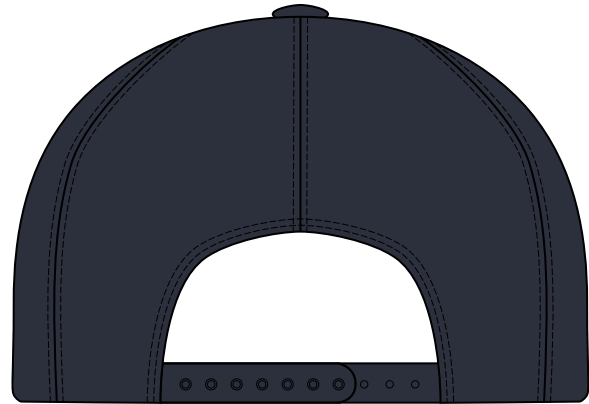

8

STYLE#:	XXXXX
NAME:	XXXXX
COLOR:	DARK OLIVE
CODE:	XXXXX
WHSL:	$XXXX
MSRP:	$XXXX

TEXTURE: N/A