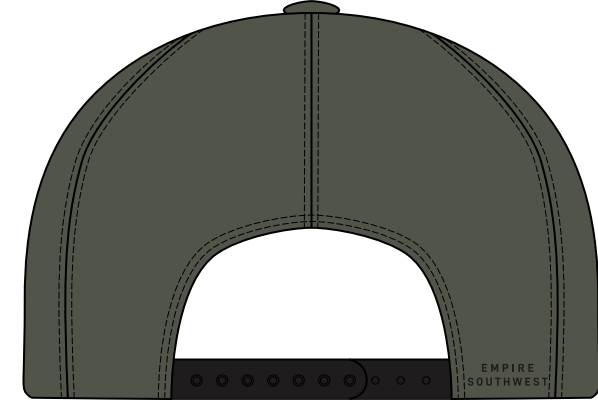

6

STYLE#:	XXXXX
NAME:	XXXXX
COLOR:	TOTAL ECLIPSE
CODE:	XXXXX
WHSL:	$XXXX
MSRP:	$XXXX

7

STYLE#:	XXXXX
NAME:	XXXXX
COLOR:	WHITE
CODE:	XXXXX
WHSL:	$XXXX
MSRP:	$XXXX

8

STYLE#:	XXXXX
NAME:	XXXXX
COLOR:	DARK OLIVE
CODE:	XXXXX
WHSL:	$XXXX
MSRP:	$XXXX

TEXTURE: N/A