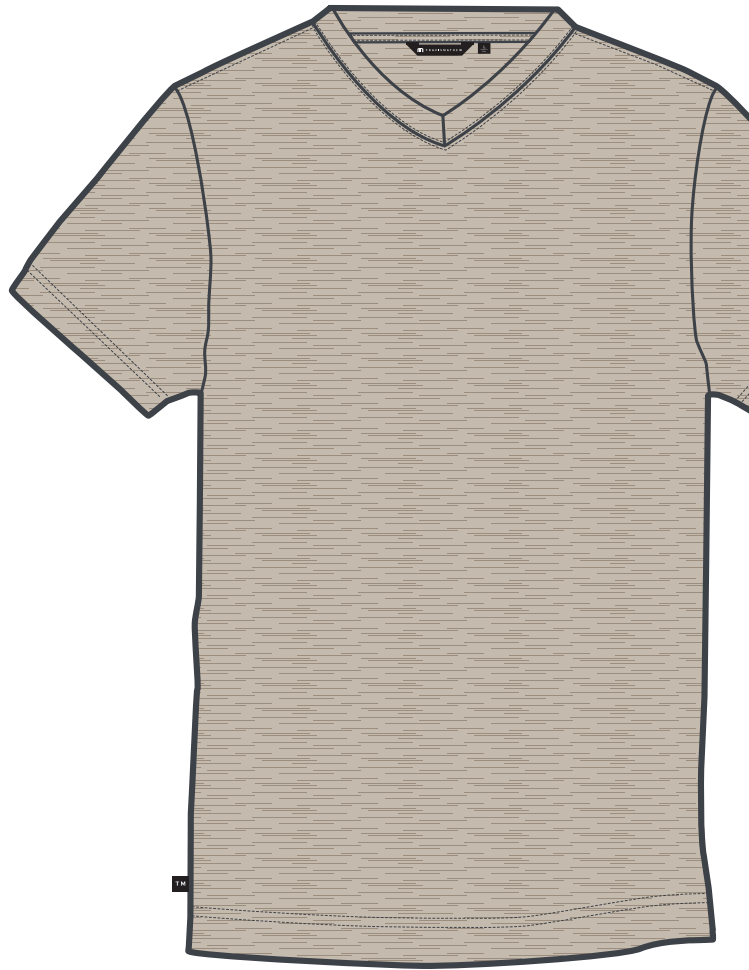

1A

STYLE#:	XXXXX
NAME:	XXXXX
COLOR:	ITALIAN SAND
CODE:	XXXXX

WHSL:	XXXXX
MSRP:	XXXXX

INTERNAL

FABRIC CODE:	XXXXX
FABRIC CONTENT:	XXXXX XXXXX
TM FABRIC NAME:	XXXXX
CONSTRUCTION:	XXXXX
HANGTAGS:	XXXXX XXXXX
CAMPAIGN:	XXXXX
SAMPLE SETS:	FULL PRE SMS & SMS XXXXX
NO LOGO/NO POCKET:	XXXXX
EMBROIDERY PLACEMENTS:	XXXXX XXXXX
NOTES:	XXXXX XXXXX